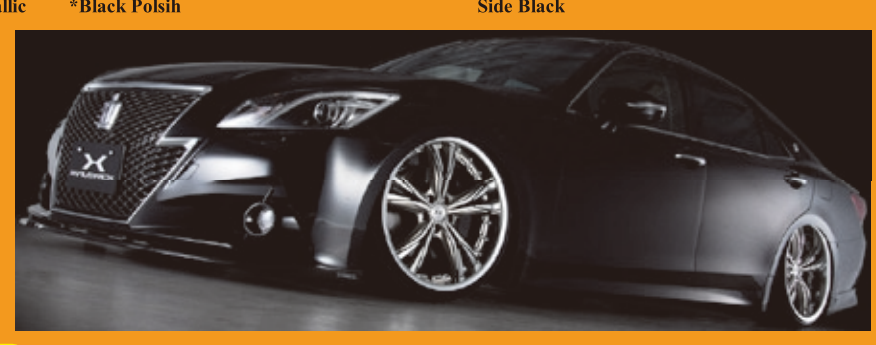

# 2014 NEW MODEL TIRE & WHEEL SET

車種	タイヤサイズ	ホイール	価格	仕上り
MINI VAN	7.5J×19+55	SHALLEN XR-75 MONOBLOCK	¥253,200	*Diamond Finish Brown Black
	7.5J×19+55	STEINER NEX-TV5	¥230,200	*BLACK POLISH Twin Clear
	7.5J×19+OrderInset	BALMUNG BG1	¥389,600	*BP*CFP
	7.5J×19+OrderInset	BALMUNG BG2	¥389,600	*BP*CFP
	7.5J×19+OrderInset	BALMUNG BG3	¥389,600	*BP*CFP
	7.5J×19+48/53	PIETRA ct.Ⅲ	¥240,000	*Black Cut Clear
	7.5J×19+48/53	PIETRA ct.Ⅳ	¥240,000	*Black Cut Clear
	7.5J×19+37/44/51	KRANZE Acuerdo	¥497,600	*Hypr Gun Metal Polish
	7.5J×19+OrderInset	MAVERICK 605S	¥371,800	*Shining Bronze Polish
7.5J×19+OrderInset	MAVERICK 607D	¥371,800	*Shining Bronze Polish	
7.5J×19+48/53	LEONIS UC	¥239,400	*PBMC*HS/BRS	
MIDDLE MINI VAN	輸入タイヤ 245/40R19	19inch		
MIDDLE MINI VAN	8.0J×19+38/45	WREST WS-7	¥199,000	*BLACK POLISH
	8.5J×19+35/45	VENATICI C-SSL	¥197,200	*SILVER POLISH
	8.5J×19+35/45	WARWIC MX-10	¥221,400	*BLACK POLISH
	8.0J×19+38/45	WARWIC EMPRESS MESH	¥259,000	*BEC Hyper Gray
	8.5J×19+OrderInset	DURANDAL DD10.1	¥385,400	*BP*CFP
	8.5J×19+OrderInset	BALMUNG BG1	¥408,400	*BP*CFP
	8.5J×19+OrderInset	BALMUNG BG2	¥408,400	*BP*CFP
	8.5J×19+OrderInset	BALMUNG BG3	¥408,400	*BP*CFP
	8.0J×19+35/45	BALMUNG BG1 LV	¥281,200	*BMP3*FSP
	8.0J×19+35/45	PIETRA ct.Ⅲ	¥253,200	*Black Cut Clear
	8.0J×19+35/45	PIETRA ct.Ⅳ	¥253,200	*Black Cut Clear
	8.5J×19+37/44	KRANZE Acuerdo	¥515,400	*Hypr Gun Metal Polish
	8.0J×19+35/42/48	KRANZE VERAÉ 713EVO	¥342,200	*MAT BLACK
	8.5J×19+OrderInset	MAVERICK 605S	¥390,000	*Shining Bronze Polish
	8.5J×19+OrderInset	MAVERICK 607D	¥390,000	*Shining Bronze Polish
	8.0J×19+35/43/50	LEONIS NAVIA 03	¥254,000	*MGMC*MSMC
	8.0J×19+35/43/50	LEONIS UC	¥250,200	*PBMC*HS/BRS
	MIDDLE MINI VAN	8.0J×19+35/43	BROCKEN FORMA M1	¥238,200
8.0J×19+35/45		BROCKEN DS25	¥238,200	*Hyper Metal Silver Mirror Cut
8.0J×19+35/45		VERSUS STRATAGIA PALLAS	¥371,400	*Black Machining
8.0J×19+35/48		VERSUS BlackLabel CHRYSOR	¥319,400	*Black Line DiamondCut
8.5J×19+OrderInset		BLACK FLEET V940	¥400,000	*Mat Diamond Cut Side Black
MIDDLE MINI VAN		輸入タイヤ 245/35R20	20inch	
8.5J×20+35/43/53		Tariffstar DTX MONOBLOCK	¥259,400	*Noir Face
8.5J×20+35/45		SHALLEN XR-75 MONOBLOCK	¥315,400	*Diamond Finish Brown Black
8.5J×20+38/45/52		STEINER NEX-TV5	¥271,000	*BLACK POLISH Twin Clear
8.5J×20+38/45		STEINER NEX-TX5	¥271,000	*Black MirrorFinish
8.5J×20+35/45		WREST WS-7	¥224,000	*BLACK POLISH
8.5J×20+35/45		VENATICI C-SSL	¥214,800	*SILVER POLISH
8.5J×20+35/45		WARWIC MX-10	¥242,400	*BLACK POLISH
8.5J×20+35/45		WARWIC EMPRESS MESH	¥284,000	*BEC Hyper Gray
8.5J×20+OrderInset		DURANDAL DD10.1	¥431,600	*BP*CFP
8.5J×20+OrderInset		BALMUNG BG1	¥457,200	*BP*CFP
8.5J×20+OrderInset		BALMUNG BG2	¥457,200	*BP*CFP
MIDDLE MINI VAN		8.5J×20+OrderInset	BALMUNG BG3	¥457,200
	8.5J×20+38/45	BALMUNG BG1 LV	¥325,200	*BMP3*FSP
	8.5J×20+38/45	PIETRA ct.Ⅲ	¥293,200	*Black Cut Clear
	8.5J×20+38/45	PIETRA ct.Ⅳ	¥293,200	*Black Cut Clear
	8.5J×20+37/44	KRANZE Acuerdo	¥546,600	*Hypr Gun Metal Polish
	8.5J×20+35/40/48	KRANZE VERAÉ 713EVO	¥391,000	*MAT BLACK
	8.5J×20+OrderInset	MAVERICK 605S	¥450,000	*Shining Bronze Polish
	8.5J×20+OrderInset	MAVERICK 607D	¥450,000	*Shining Bronze Polish
	8.5J×20+35/45/52	LEONIS UC	¥295,000	*PBMC*HS/BRS
	8.5J×20+33/45	BROCKEN FORMA M1	¥280,800	*Chrome Hyper Silver
	8.5J×20+35/45	BROCKEN DS25	¥280,800	*Hyper Metal Silver Mirror Cut
	8.5J×20+38/45	GRAM LIGHTS 57FX-PRO	¥561,600	*Black&Machining Brushed Rim
	8.5J×20+28/38/45	VERSUS STRATAGIA PALLAS	¥423,400	*Black Machining
	8.5J×20+OrderInset	BLACK FLEET V940	¥444,400	*Mat Diamond Cut Side Black
	MIDDLE MINI VAN	輸入 235/35-265/30R19	19inch	
	8.0J×19+38/48	Tariffstar DTX MONOBLOCK	¥246,200	*Noir Face
	8.0J×19+38/48	WREST WS-7	¥205,200	*BLACK POLISH
	VIP SEDAN VIP WAGON	9.5J×19+40	VENATICI C-SSL	¥203,000
9.5J×19+40		WARWIC MX-10	¥230,000	*BLACK POLISH
9.0J×19+42		WARWIC EMPRESS MESH	¥265,600	*BEC Hyper Gray
9.5J×19+OrderInset		DURANDAL DD10.1	¥394,400	*BP*CFP
9.5J×19+OrderInset		BALMUNG BG1	¥417,600	*BP*CFP
9.5J×19+OrderInset		BALMUNG BG2	¥417,600	*BP*CFP
9.5J×19+OrderInset		BALMUNG BG3	¥417,600	*BP*CFP
9.5J×19+28/37/44		KRANZE Acuerdo	¥524,400	*Hypr Gun Metal Polish
8.0J×19+35/42/48		KRANZE VERAÉ 713EVO	¥351,000	*MAT BLACK
9.0J×19+35/50		MAVERICK 605S	¥399,000	*Shining Bronze Polish
9.5J×19+OrderInset		MAVERICK 607D	¥399,000	*Shining Bronze Polish
9.0J×19+35/45		BROCKEN FORMA M1	¥244,400	*Chrome Hyper Silver
9.5J×19+OrderInset		BLACK FLEET V940	¥408,800	*Mat Diamond Cut Side Black
VIP SEDAN VIP WAGON		輸入 245/30-255/30R20	20inch	
8.5J×20+35/43/53		Tariffstar DTX MONOBLOCK	¥298,600	*Noir Face
9.5J×20+35		SHALLEN XR-75 MONOBLOCK	¥355,400	*Diamond Finish Brown Black
9.5J×20+40		WREST WS-7	¥264,800	*BLACK POLISH
VIP SEDAN VIP WAGON		8.5J×20+35/45	VENATICI C-SSL	¥251,800
	8.5J×20+35/45	WARWIC MX-10	¥282,000	*BLACK POLISH
	8.5J×20+OrderInset	DURANDAL DD10.1	¥471,800	*BP*CFP
	8.5J×20+OrderInset	BALMUNG BG1	¥497,600	*BP*CFP
	8.5J×20+OrderInset	BALMUNG BG2	¥497,600	*BP*CFP
	8.5J×20+OrderInset	BALMUNG BG3	¥497,600	*BP*CFP
	8.5J×20+38/45	BALMUNG BG1 LV	¥365,600	*BMP3*FSP
	8.5J×20+38/45	PIETRA ct.Ⅲ	¥333,200	*Black Cut Clear
	8.5J×20+38/45	PIETRA ct.Ⅳ	¥333,200	*Black Cut Clear
	8.5J×20+28/37/44	KRANZE Acuerdo	¥655,400	*Hypr Gun Metal Polish
	8.5J×20+35/40/48	KRANZE VERAÉ 713EVO	¥431,000	*MAT BLACK
	8.5J×20+OrderInset	MAVERICK 605S	¥490,200	*Shining Bronze Polish
	8.5J×20+OrderInset	MAVERICK 607D	¥490,200	*Shining Bronze Polish
	8.5J×20+33/45	BROCKEN FORMA M1	¥318,200	*Chrome Hyper Silver
	8.5J×20+OrderInset	BLACK FLEET V940	¥484,400	*Mat Diamond Cut Side Black