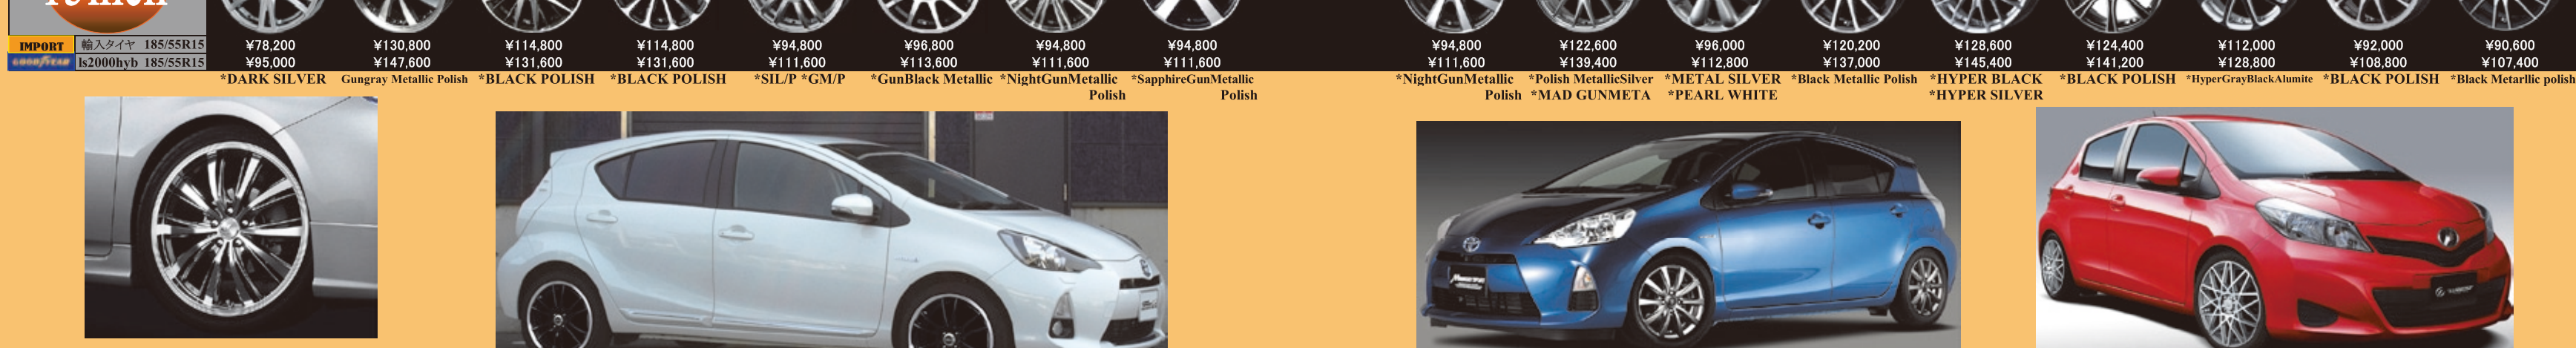

COMPACT CAR	Exceeder EX6	STEINER VZ5	BILDBURG CK V	BILDBURG CK IV	Circle Version DM	Circle Version DR	SMACK SPARROW	SMACK CORSAIR	SMACK VI-R	e3 Technik REVOLIGHT	HYPERION PINO	ECOTEX MCM-012	WARWIC EUROMESH	WARWIC CAROZZA	R VERSION EVOII	JP STYLE CALINI	JP STYLE V-Line	
15inch																		
輸入タイヤ 185/55R15 Is2000hyb 185/55R15	¥78,200 ¥95,000	¥130,800 ¥147,600	¥114,800 ¥131,600	¥114,800 ¥131,600	¥94,800 ¥111,600	¥96,800 ¥113,600	¥94,800 ¥111,600	¥94,800 ¥111,600	¥94,800 ¥111,600	¥122,600 ¥139,400	¥96,000 ¥112,800	¥120,200 ¥137,000	¥128,600 ¥145,400	¥124,400 ¥141,200	¥112,000 ¥128,800	¥92,000 ¥108,800	¥90,600 ¥107,400	
	*DARK SILVER	Gungray Metallic Polish	*BLACK POLISH	*BLACK POLISH	*SIL/P*GM/P	*GunBlack Metallic	*NightGunMetallic Polish	*SapphireGunMetallic Polish	*NightGunMetallic Polish	*Polish MetallicSilver	*MAD GUNMETA	*METAL SILVER	*Black Metallic Polish	*HYPER BLACK	*BLACK POLISH	*HyperGrayBlackAlumite	*BLACK POLISH	*Black Metallic polish

※ その他カラーはスタッフまで、お問い合わせ下さい。
※ タイヤサイズは、代表的なサイズで記載しております。
※ タイヤサイズ変更の場合は、別途お見積り致します。
※ インチ・サイズ等によっては、干渉する恐れがありますので、ご注意ください。
※ 予告無く、廃盤・価格変更等がありますので、予めご了承下さい。

店頭定価表(税別)   **価格は、セールス担当まで!**